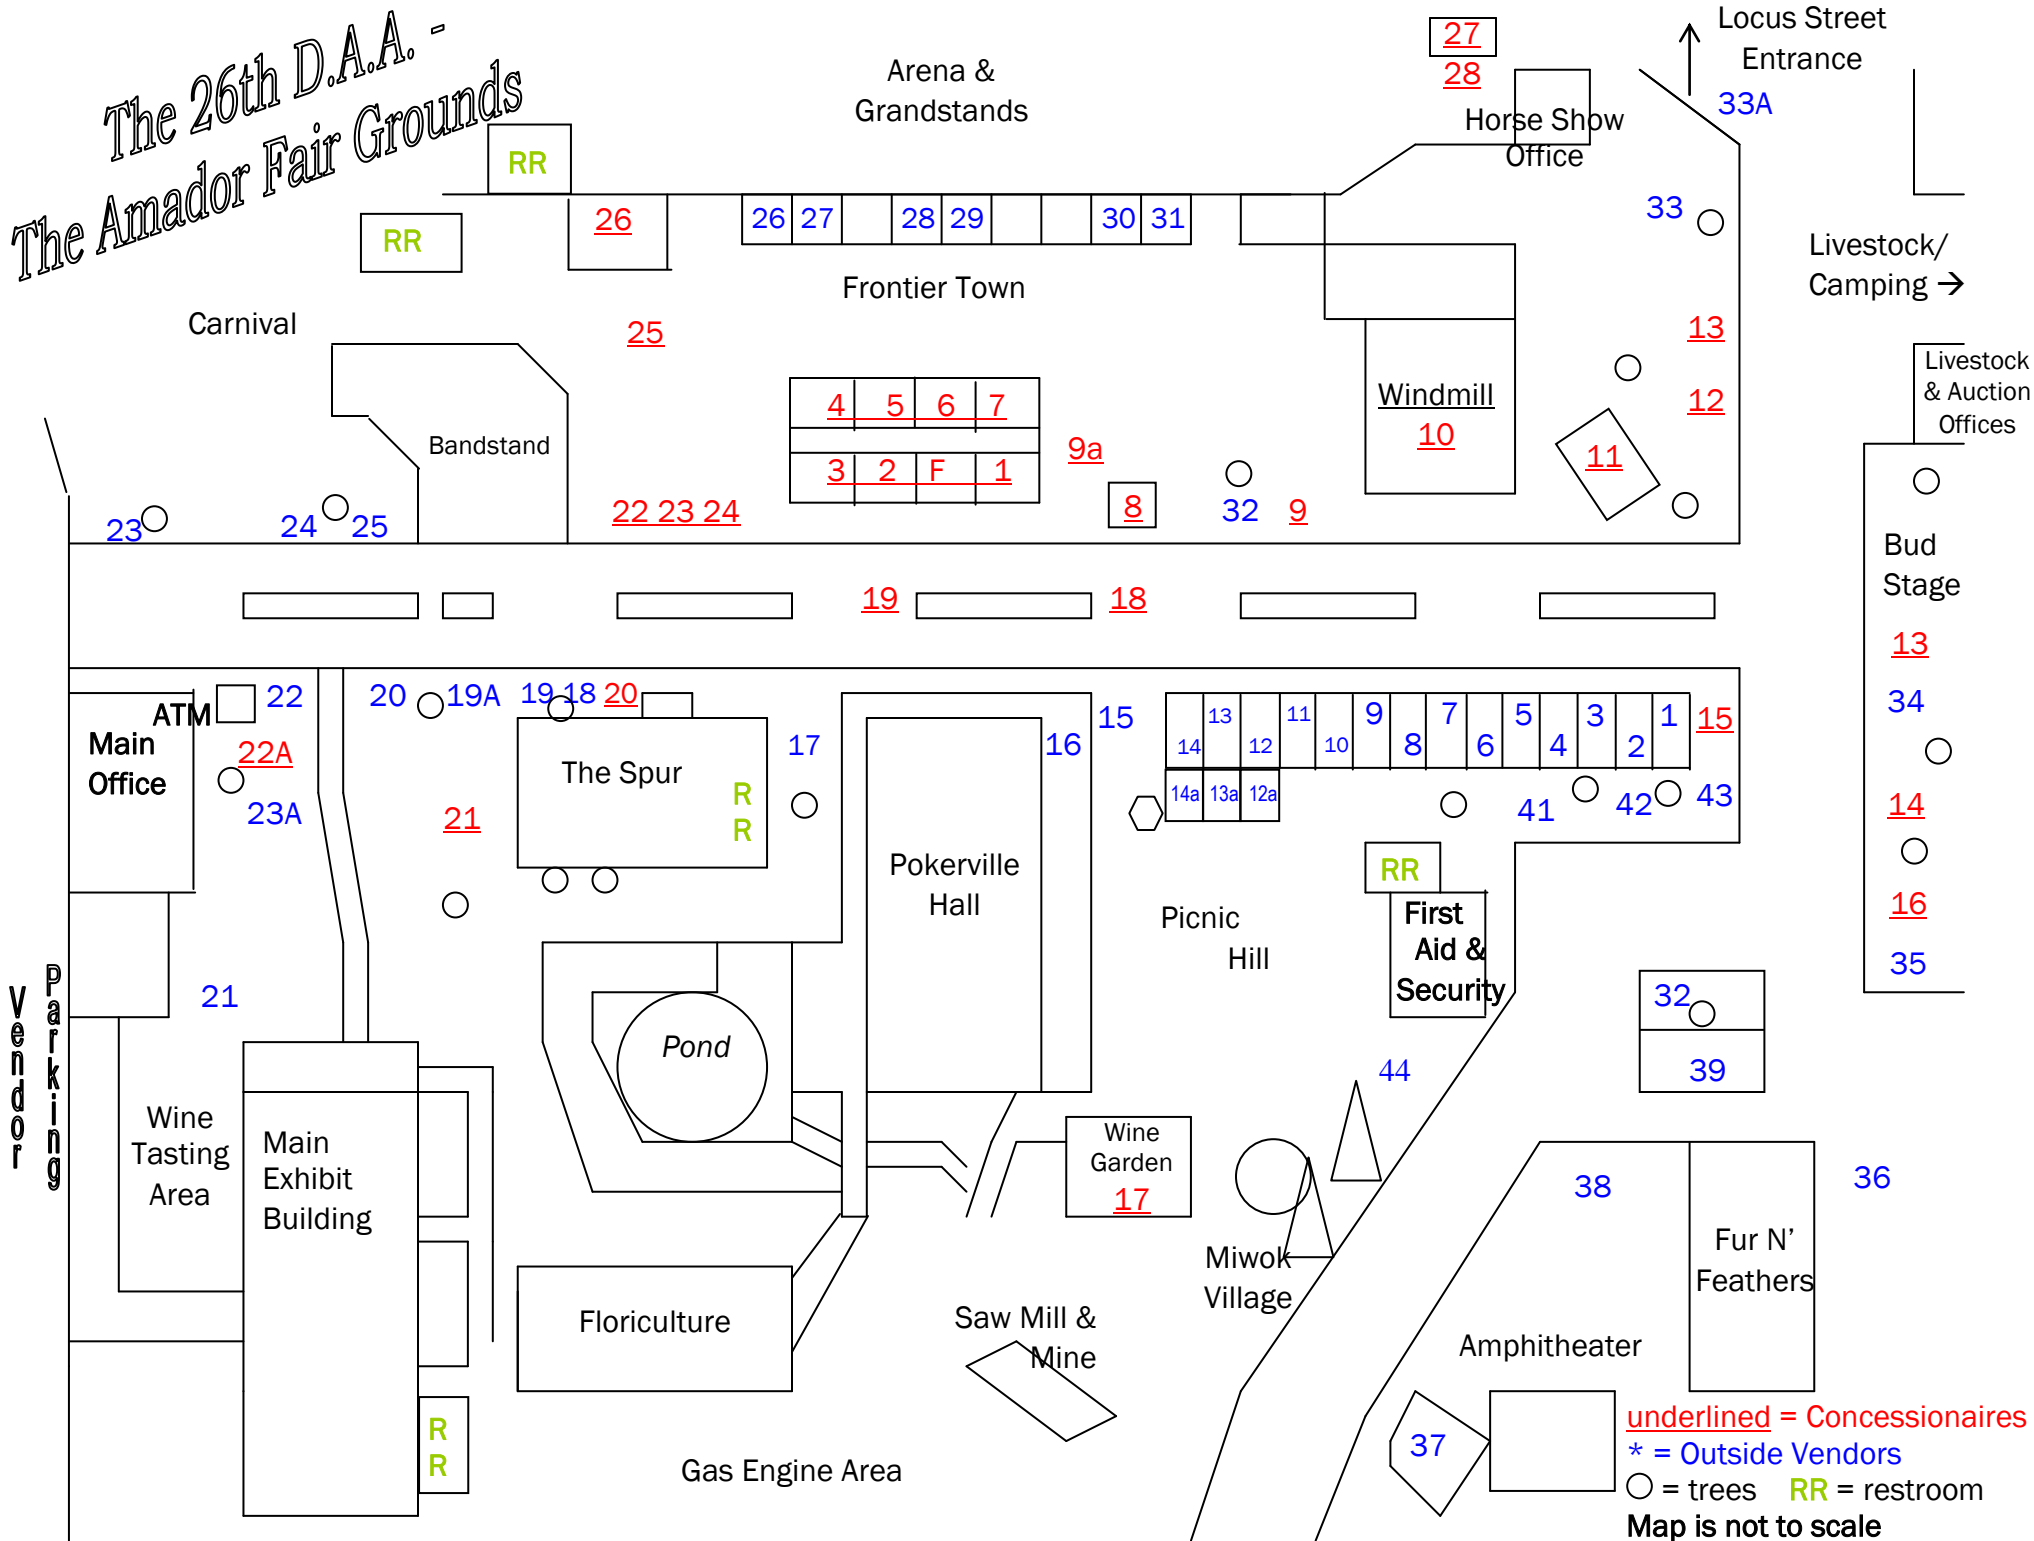

The 26th D.A.A. - The Amador Fair Grounds

Arena & Grandstands

Horse Show Office

Locus Street Entrance

RR

26 27 28 29 30 31

Frontier Town

Carnival

Bandstand

Windmill

Livestock/
Camping →

Livestock
& Auction
Offices

4	5	6	7
3	2	F	1

9a

32 9

11

34

14

16

35

ATM 22
Main Office 22A
23A

20 19A 19 18 20

The Spur

RR

Fur N' Feathers

Gas Engine Area

37

 = Concessionaires
 * = Outside Vendors
 ○ = trees RR = restroom
 Map is not to scale